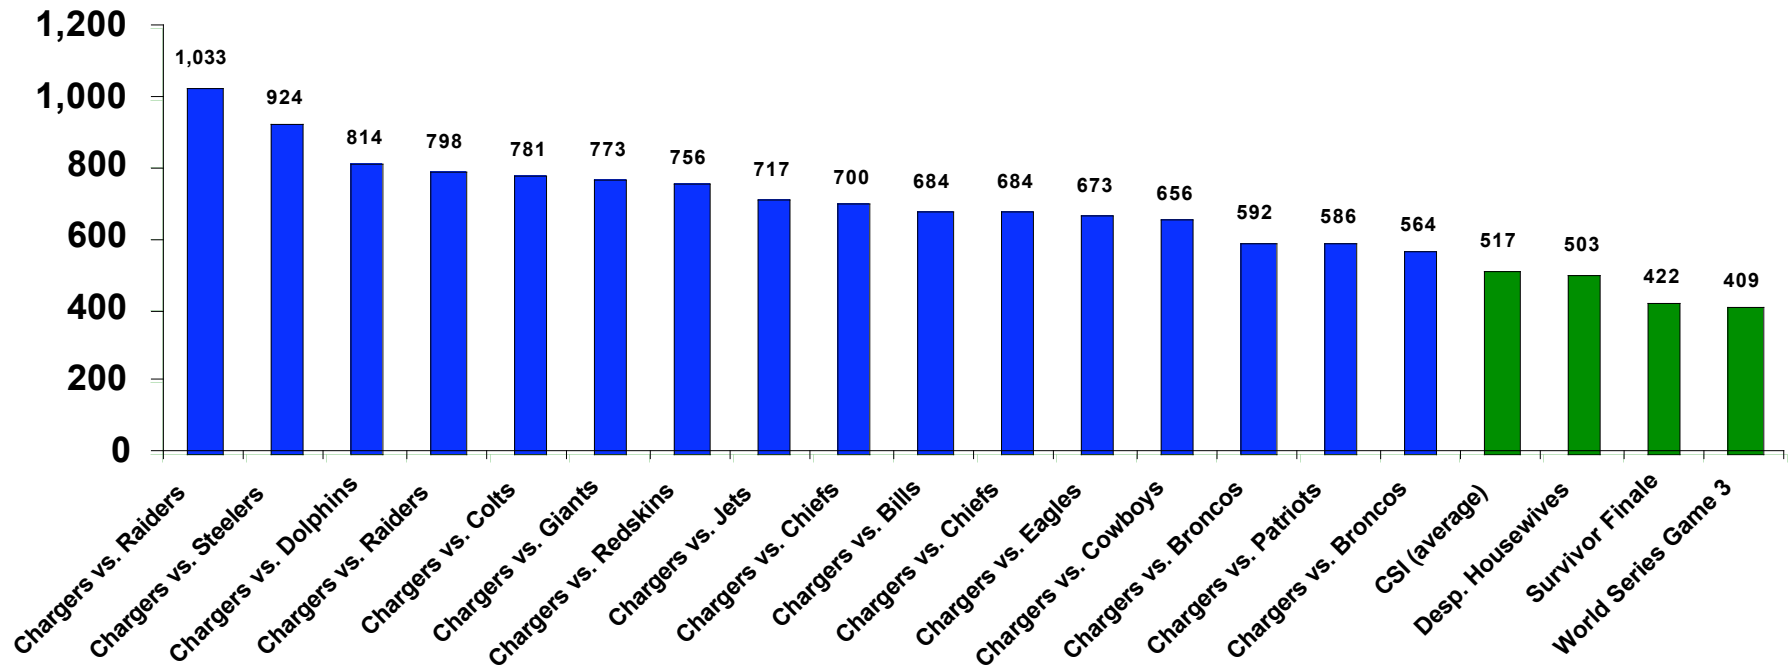

# Top 20 Programs Viewed This Fall in San Diego\*

## 9/19/05 -12/31/05

### (in thousands)

*The San Diego Chargers games top the San Diego audience delivery for ALL programs in Fall '05.*

\*Chargers games are season to date 9/11/05 – 12/31/05.  
 Other programs correspond to the Fall '05 season, 09/19/05 – 12/31/05.  
 Source: Nielsen Media Research